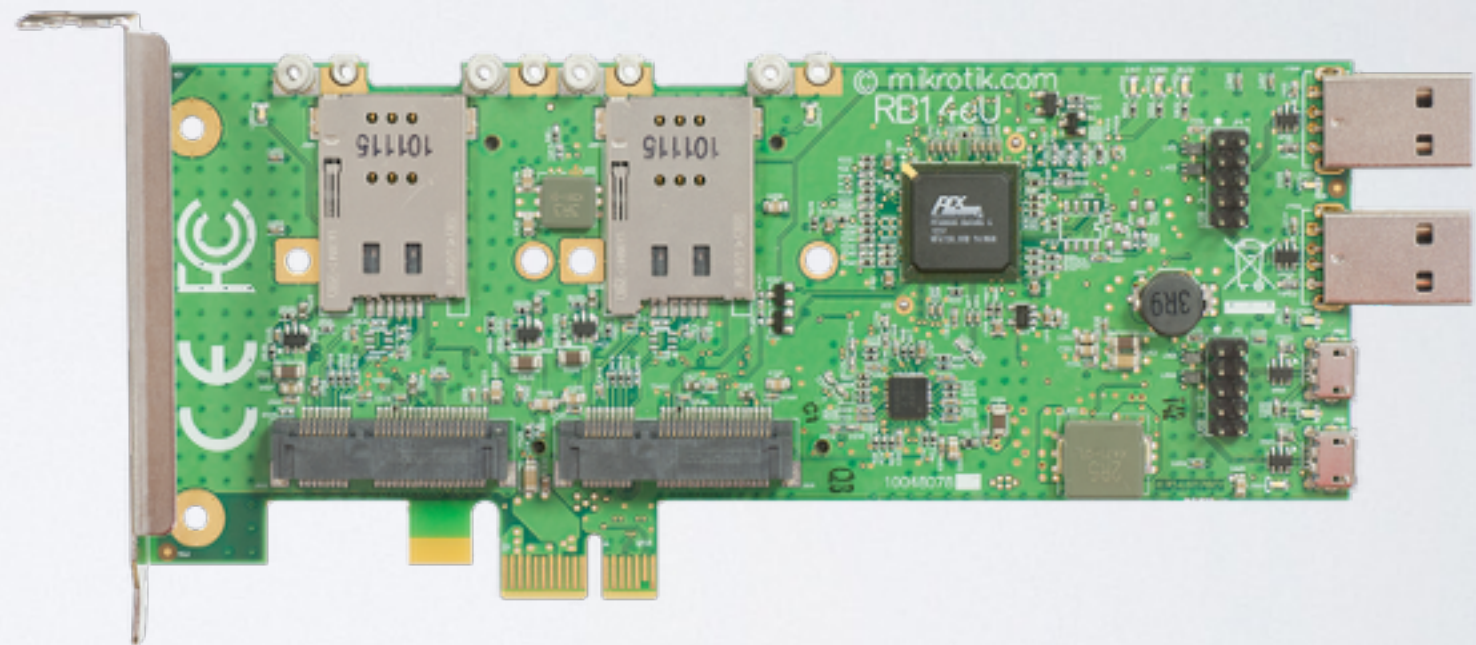

# SXT HG

- Improved 17 dBi antenna
- New design
- 1000mW power
- Gigabit port
- 5GHz

# R11E-2HND

- miniPCI-e to fit RB912
- 2GHz model
- 800mW power
- New AR9580 chipset
- uFl connectors

# RIIE-HPND

- miniPCI-e to fit RB912
- 2GHz and 5GHz models
- 1000mW power
- New AR9580 chipset
- MMCX

# RB14EU

- 4 miniPCle card adapter
- RB14E for wireless
- RB14EU also for 3G