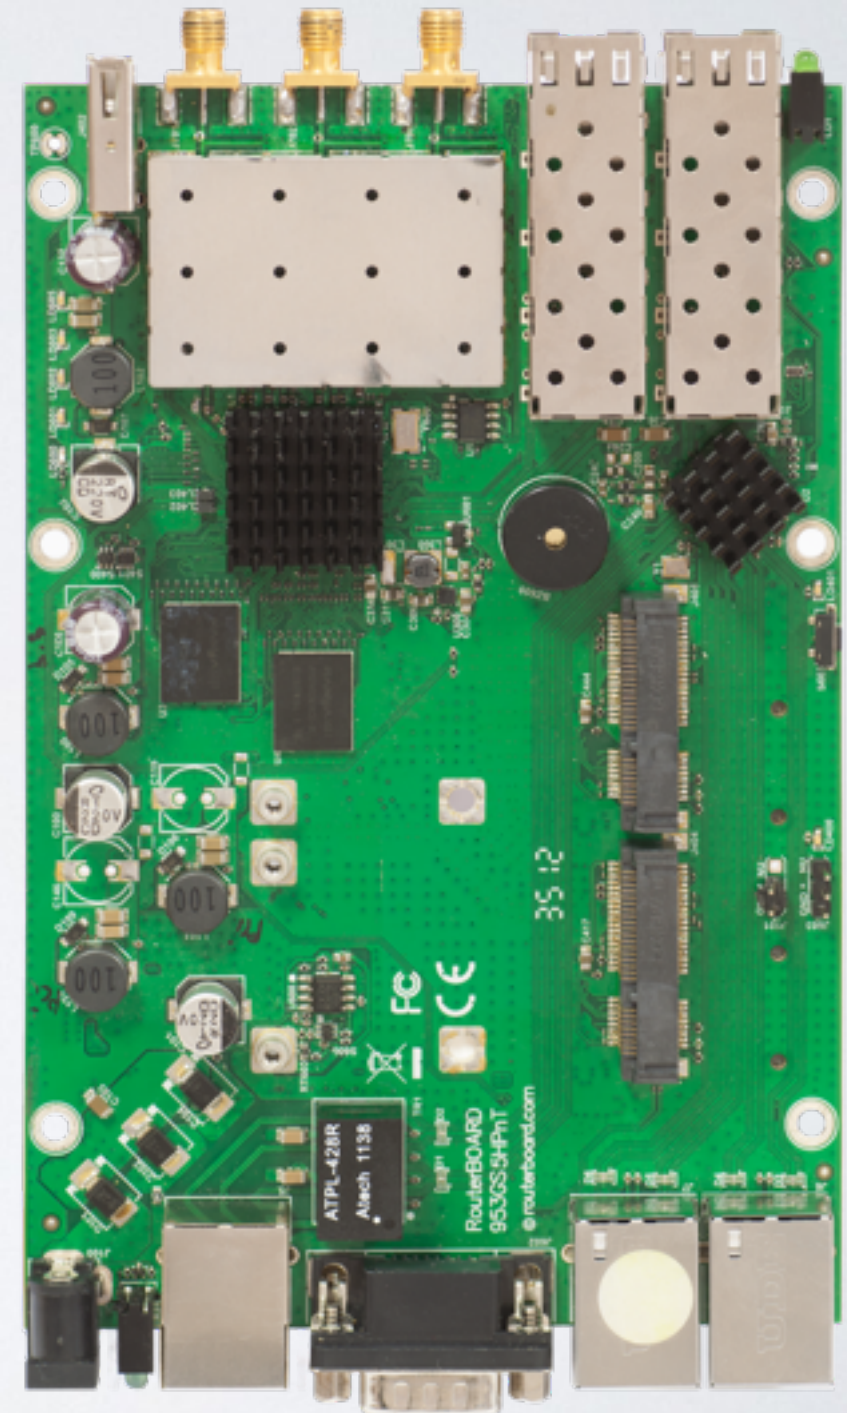

# CRS226

- Two SFP+ 10G ports and 24 Gigabit copper ports
- Desktop version \$289, available April
- Rackmount version \$299, available May

# CCR1009

- 9 core Tiler CPU with Dual power supply
- 8x GBit ports, 1x SFP (\$425)
- 8x GBit ports, 1x SFP, 1x SFP+ (\$495)

# CCR1016-12S-1S+

- 16 core Tiler CPU
- 12 SFP ports and 1 SFP+ port
- Dual power supply
- Includes SFP fiber to copper module
- \$745, available in April

# RB953GS-5HnT

- New Atheros “Scorpion” CPU
- 3 Gigabit Ethernet ports
- 2 SFP cages
- 3 chain 5GHz wireless
- 2 miniPCIe slots and 2 SIM slots
- USB 2.0
- Available in April