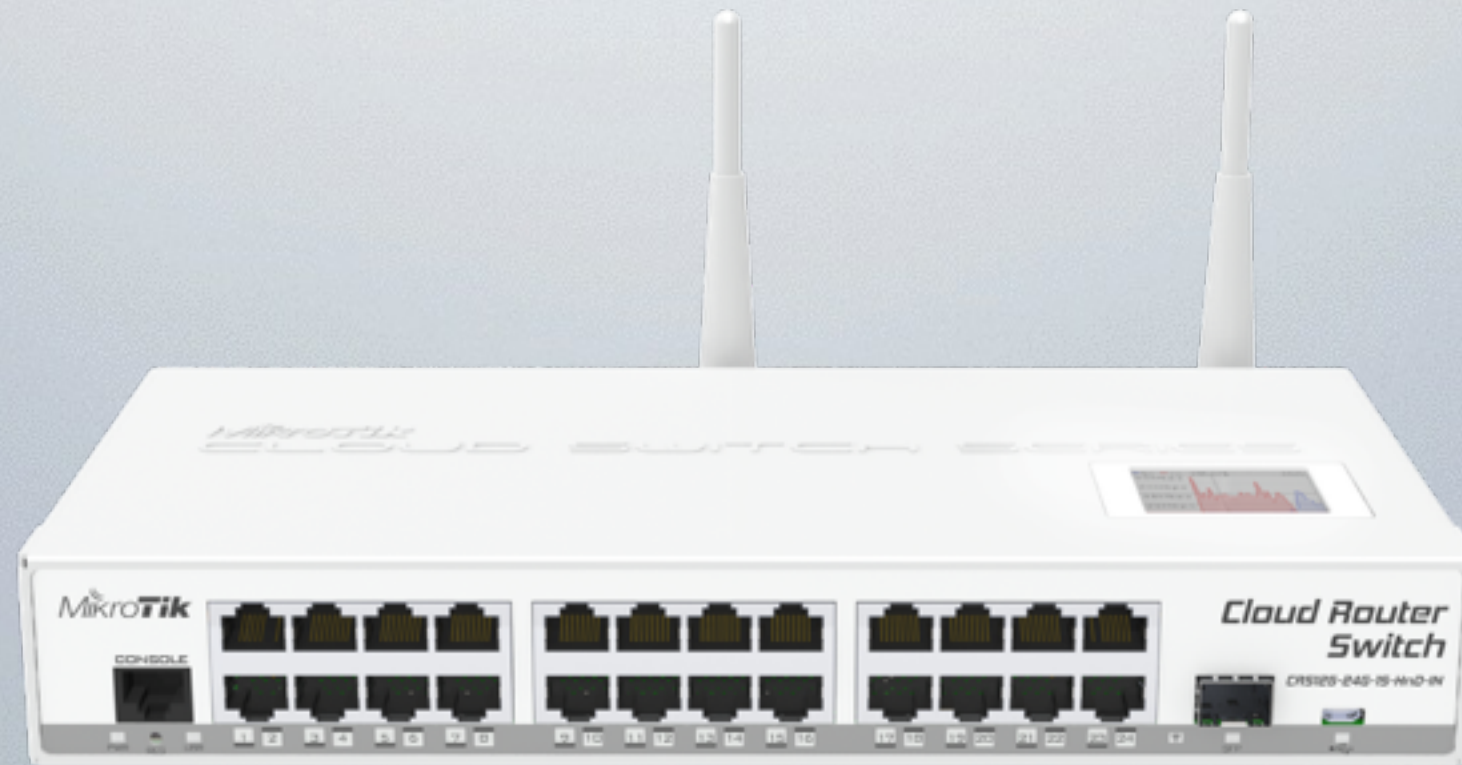

# SXT HG

- Improved 17 dBi antenna
- New design
- 1000mW power
- Gigabit port
- 5GHz

# RB14EU

- 4 miniPCle card adapter
- RB14E for wireless
- RB14EU also for 3G

# CLOUD ROUTER SWITCH

CRS

# CRS

- Combines the best from a fully functional router and a Layer 3 switch
- 24 Switched Gigabit ports
- Powered by RouterOS
- SFP port and Touchscreen LCD
- Wireless model available
- Comes in desktop or rackmount case