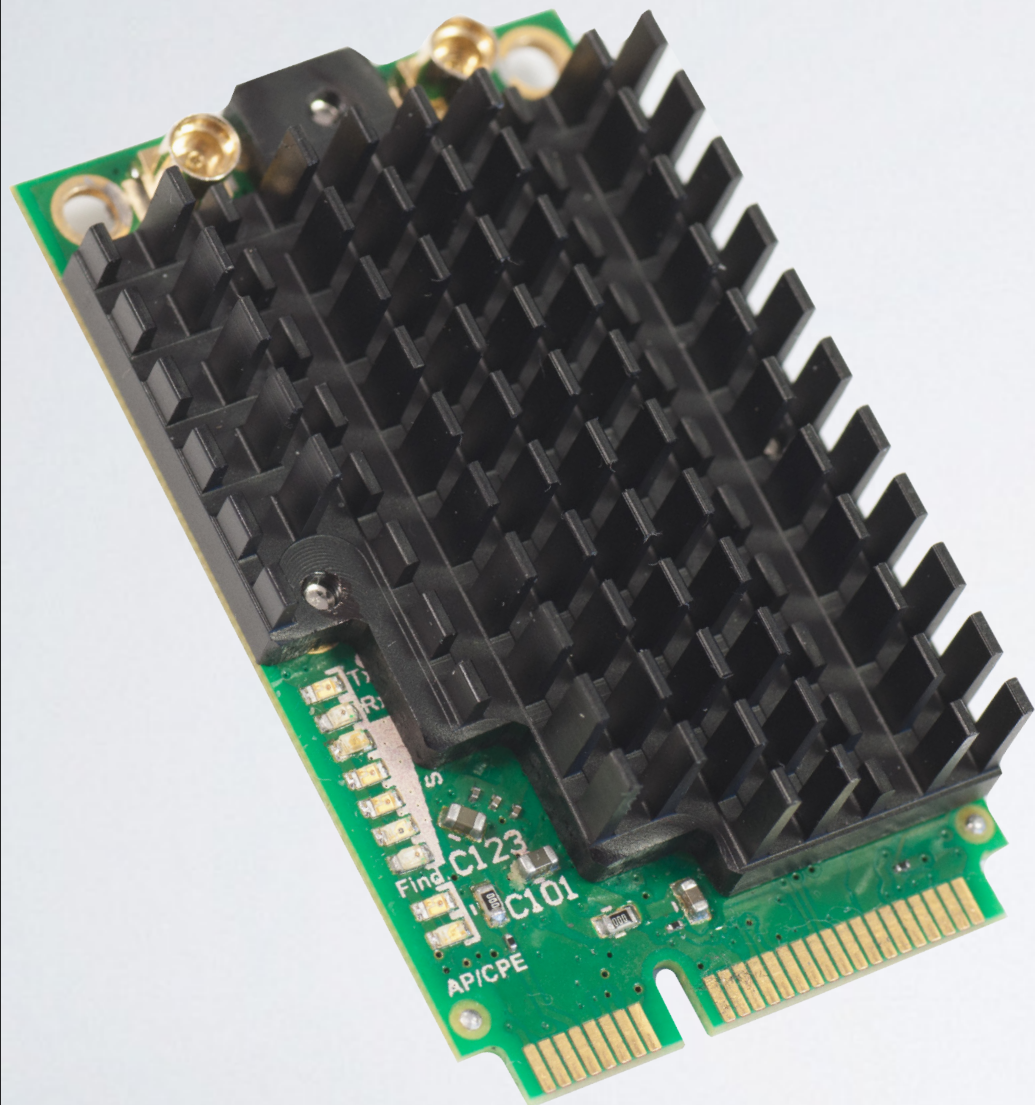

RIIE-HPND

- miniPCI-e to fit RB912
- 2GHz and 5GHz models
- 1000mW power
- New AR9580 chipset
- MMCX