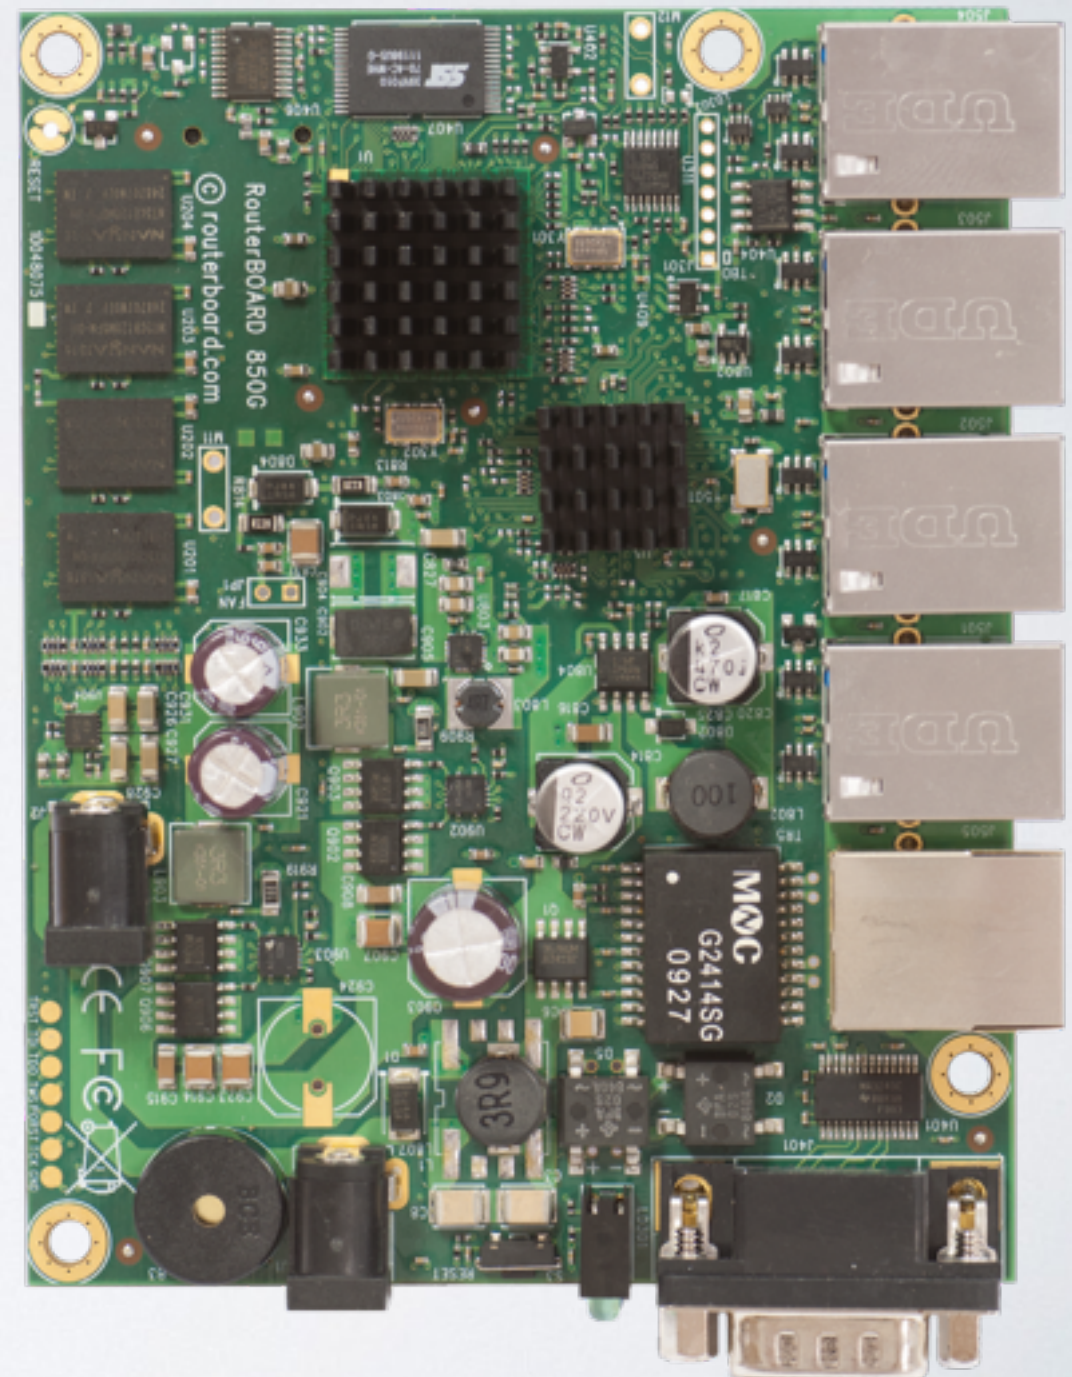

# CCR1016-12S-1S+

- 16 core Tiler CPU
- 12 SFP ports and 1 SFP+ port
- Dual power supply
- Includes SFP fiber to copper module
- \$745, available in April

# RB953GS-5HnT

- New Atheros “Scorpion” CPU
- 3 Gigabit Ethernet ports
- 2 SFP cages
- 3 chain 5GHz wireless
- 2 miniPCIe slots and 2 SIM slots
- USB 2.0
- Available in April

# RB850Gx2

- Dual core PPC
- New 500MHz CPU
- Same size as RB450G
- 512MB RAM
- Available in April
- \$129

# mAP

- micro AP (or CPE)
- PoE injector 8-57V
- Built in 2GHz AP
- microUSB for modem, or for powering AP
- Any PoE in 802.3af and 802.3at
- Passive PoE output