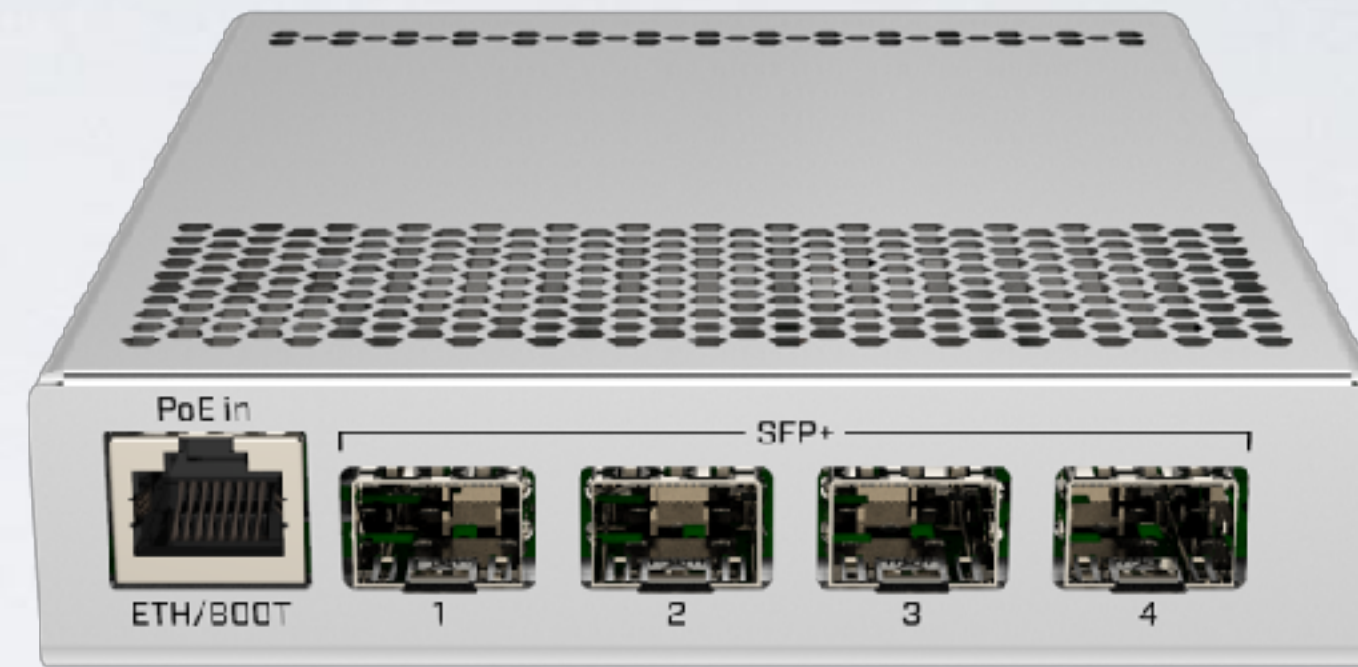

hEX S

NOW

- Dual-core 880 MHz
- 256 MB of RAM
- Full size USB
- 1.25 Gbps SFP
- 10V - 57V input and PoE
- IPsec encryption
- Price \$69

SXTsq Lite 2

- 2 GHz CPE
- Slim design
- Low price
- Price \$39

LDF 2

NOW

- 2 GHz CPE
- Mounts in regular satellite dish
- Ultra long range
- Price \$39

mANTBox2 12s

NOW

- 2 GHz sector antenna
- 12 dBi
- RouterBOARD built-in
- Price \$99

NOW

CRS328-4C-20S-4S+RM

- 20x SFP ports
- 4x ETH/SFP combo ports
- 4x SFP+ ports
- Dual PSU
- Kit price \$369

CRS305-1G-4S+IN

NOW

- 4x SFP+ ports
- 1x Gigabit Ethernet
- Metallic enclosure
- Dual DC jacks

CWDM

NOW

- Passive MUX/DEMUX unit
- Combine up to eight Fiber links into one
- Supports both SFP and SFP+
- Price \$359