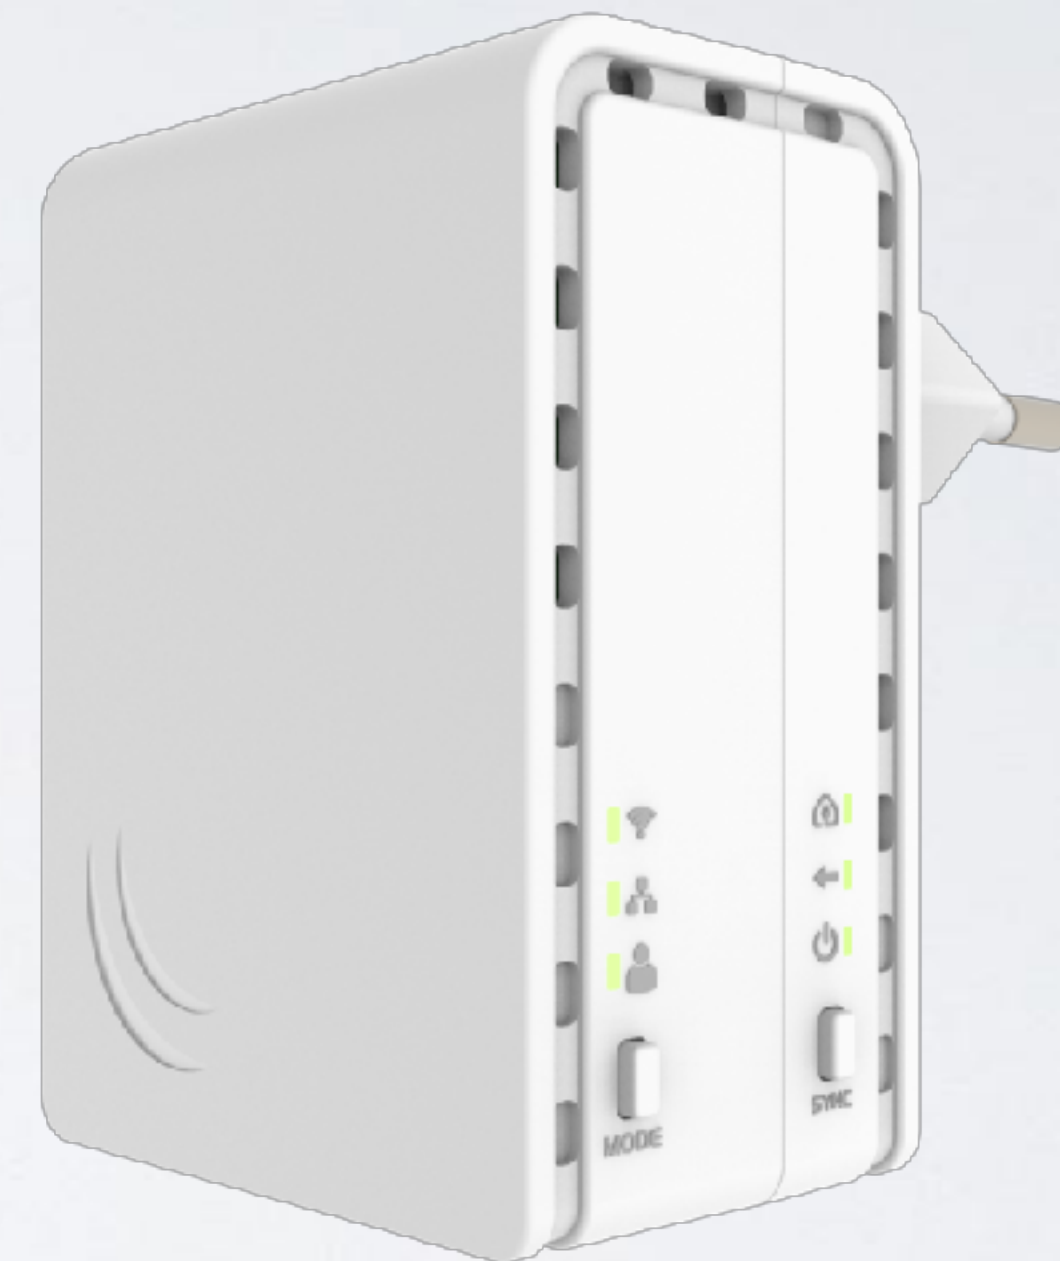

- 4 Core Cortex A15 CPU
- 10 Gigabit SFP+
- IPsec Hardware acceleration
- 1GB RAM
- PoE Out
- Price \$199

RouterBOARD 4011

NOW

RouterBOARD 4011

NOW

- 2 chains for 2GHz, 802.11 b/g/n
- 4 chains for 5GHz, 802.11 a/n/ac
- 160 MHz channel width
- 1733 Mbps + 300 Mbps data rates
- Price \$249

PWR-Line AP

NOW

- Small AP that directly plugs into socket
- Makes 100 Mbps links with others like it
- Build WiFi network without special cabling
- Automatically pairs with new devices

PWR-Line AP

Some of our upcoming products