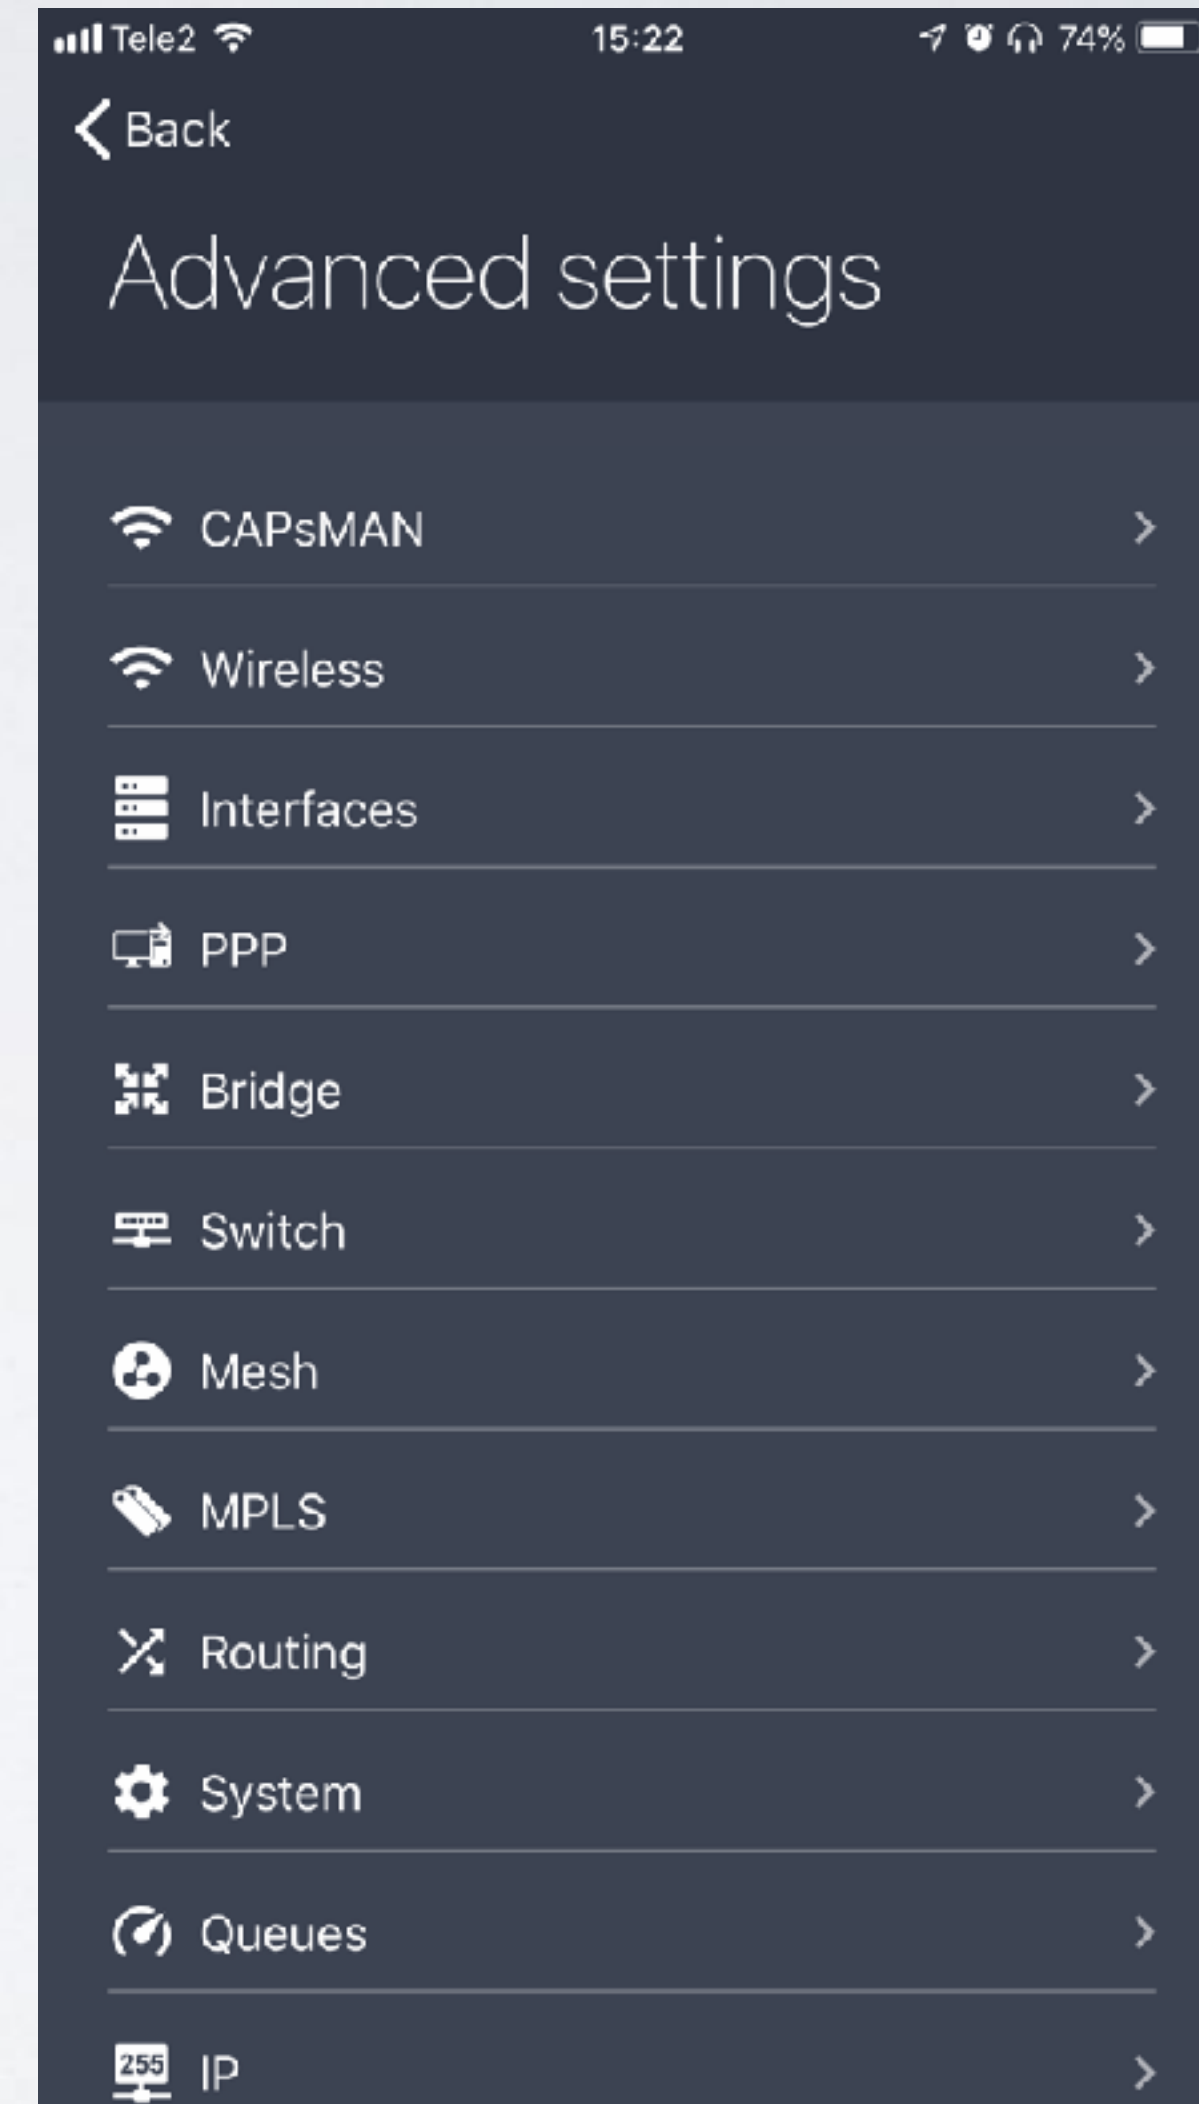

MikroTik App iOS / Android