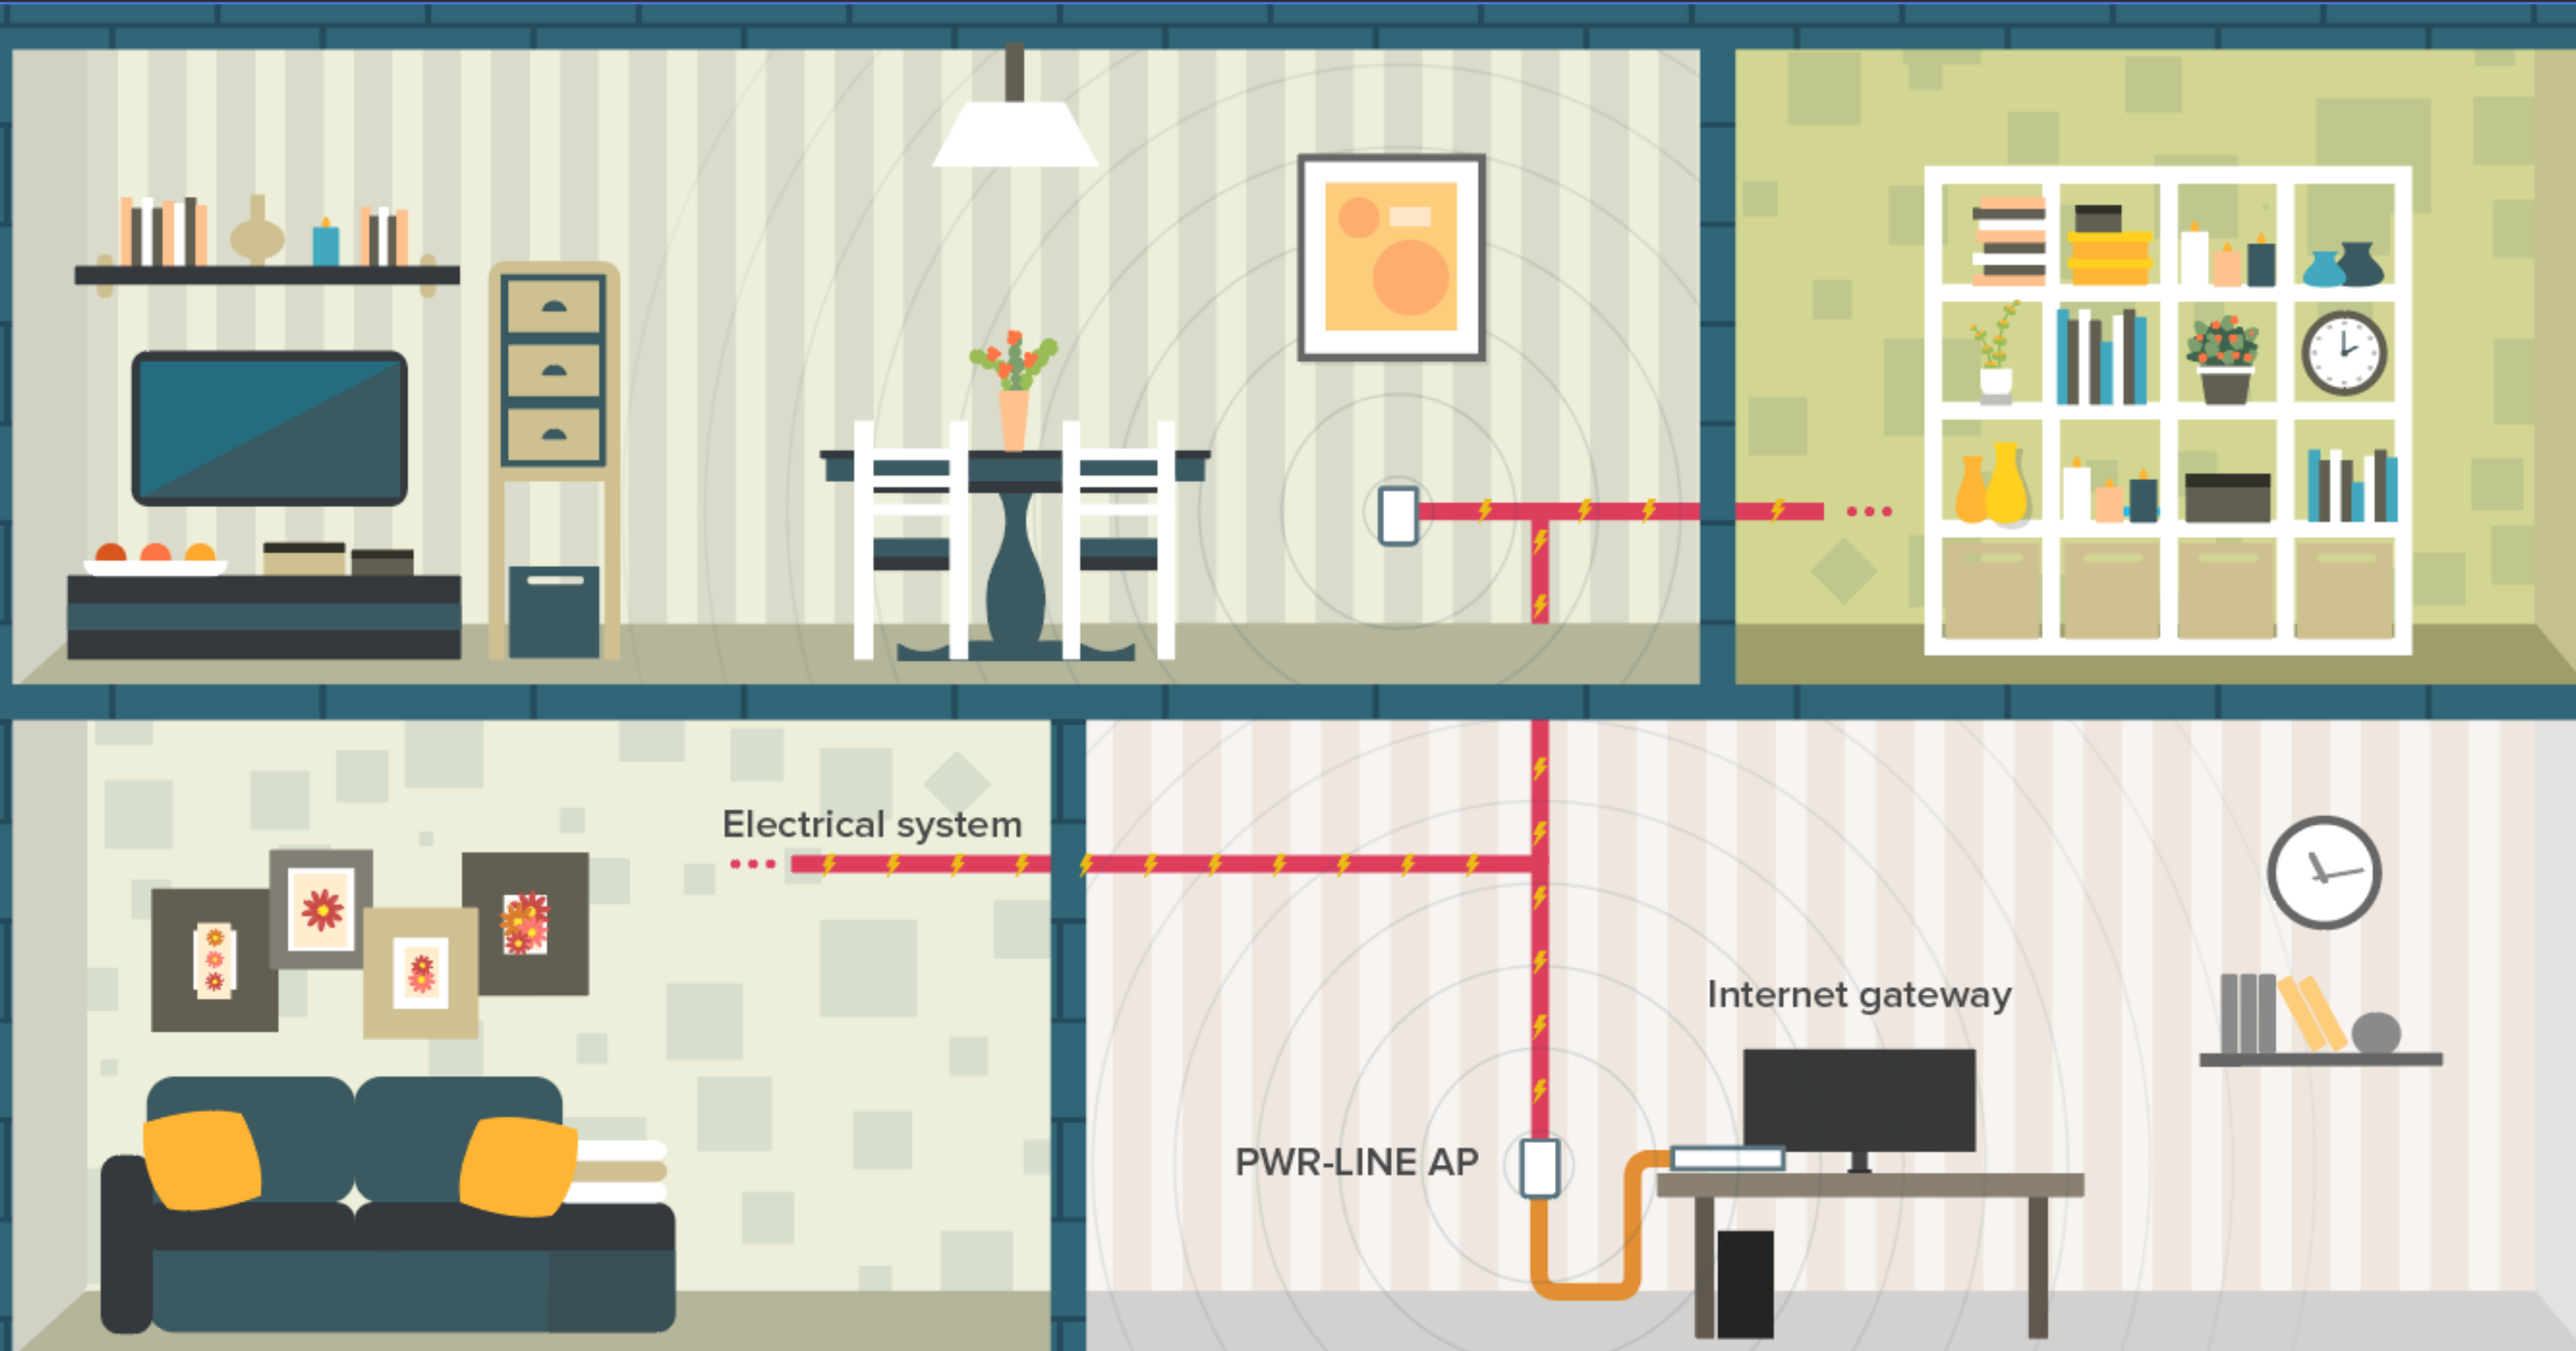

- 4 Core Cortex A15 CPU
- 10 Gigabit SFP+
- IPsec Hardware acceleration
- 1GB RAM
- PoE Out
- Price \$199

RouterBOARD 4011

NOW

RouterBOARD 4011

NOW

- 2 chains for 2GHz, 802.11 b/g/n
- 4 chains for 5GHz, 802.11 a/n/ac
- 160 MHz channel width
- 1733 Mbps + 300 Mbps data rates
- Price \$249

PWR-Line AP

NOW

- Small AP that directly plugs into socket
- Makes 100 Mbps links with others like it
- Build WiFi network without special cabling
- Automatically pairs with new devices

PWR-Line AP

Some of our upcoming products