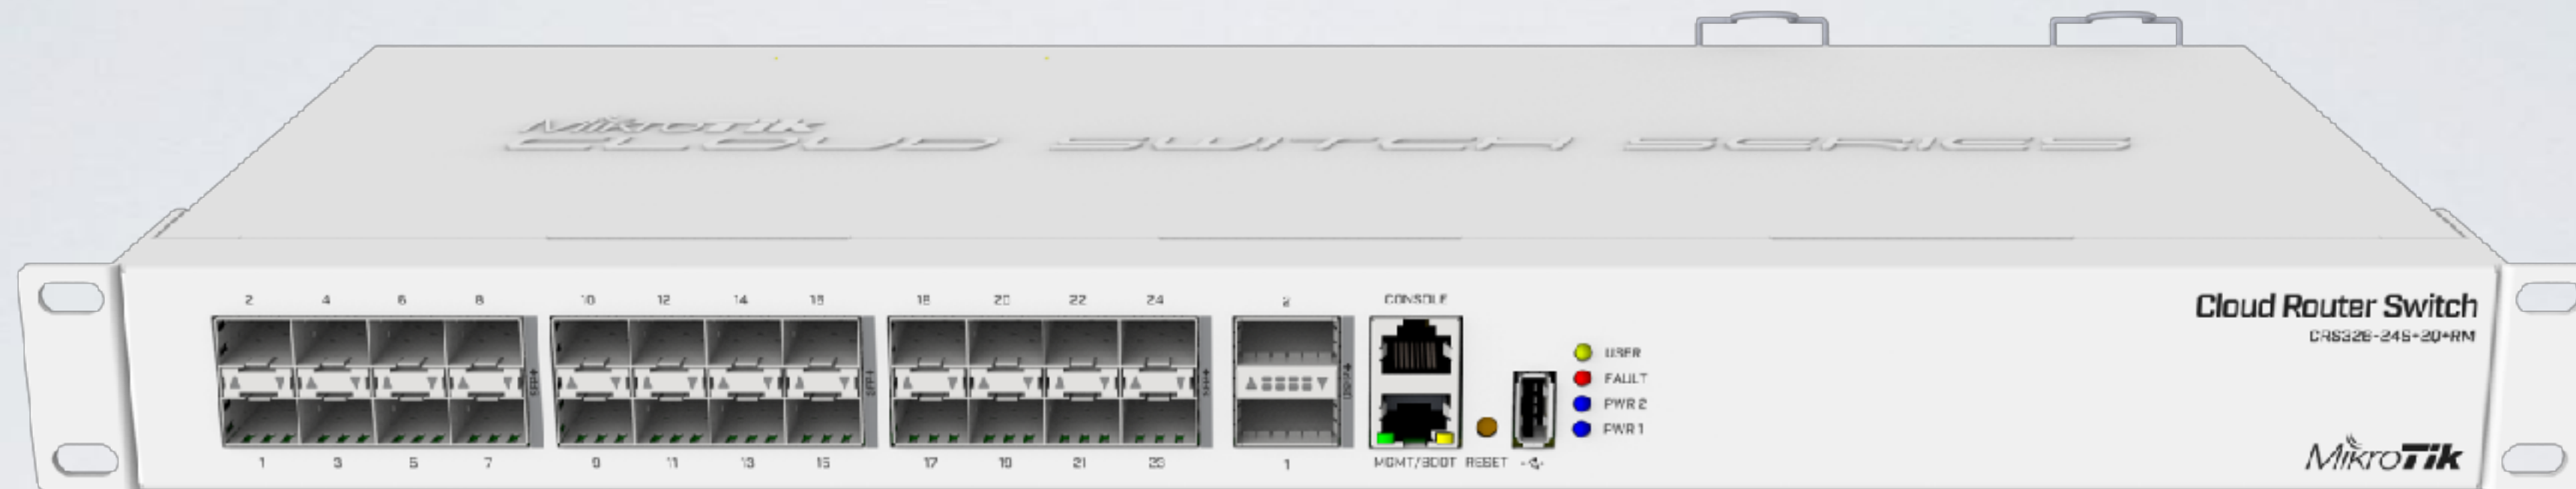

PWR-Line AP

NOW

- Small AP that directly plugs into socket
- Makes 100 Mbps links with others like it
- Build WiFi network without special cabling
- Automatically pairs with new devices

PWR-Line AP

Some of our upcoming products

CRS309-1G-8S+PC

- 8x SFP+ ports
- 1x Gigabit Ethernet
- Dual boot: RouterOS / SwOS
- Silent case

CRS326-24S+2Q+RM

- 24x SFP+ for 10 Gbit connections
- 2x QSFP+ ports for 40 Gbit connections
- RJ45 console and ETH management ports
- USB port, Dual PSU