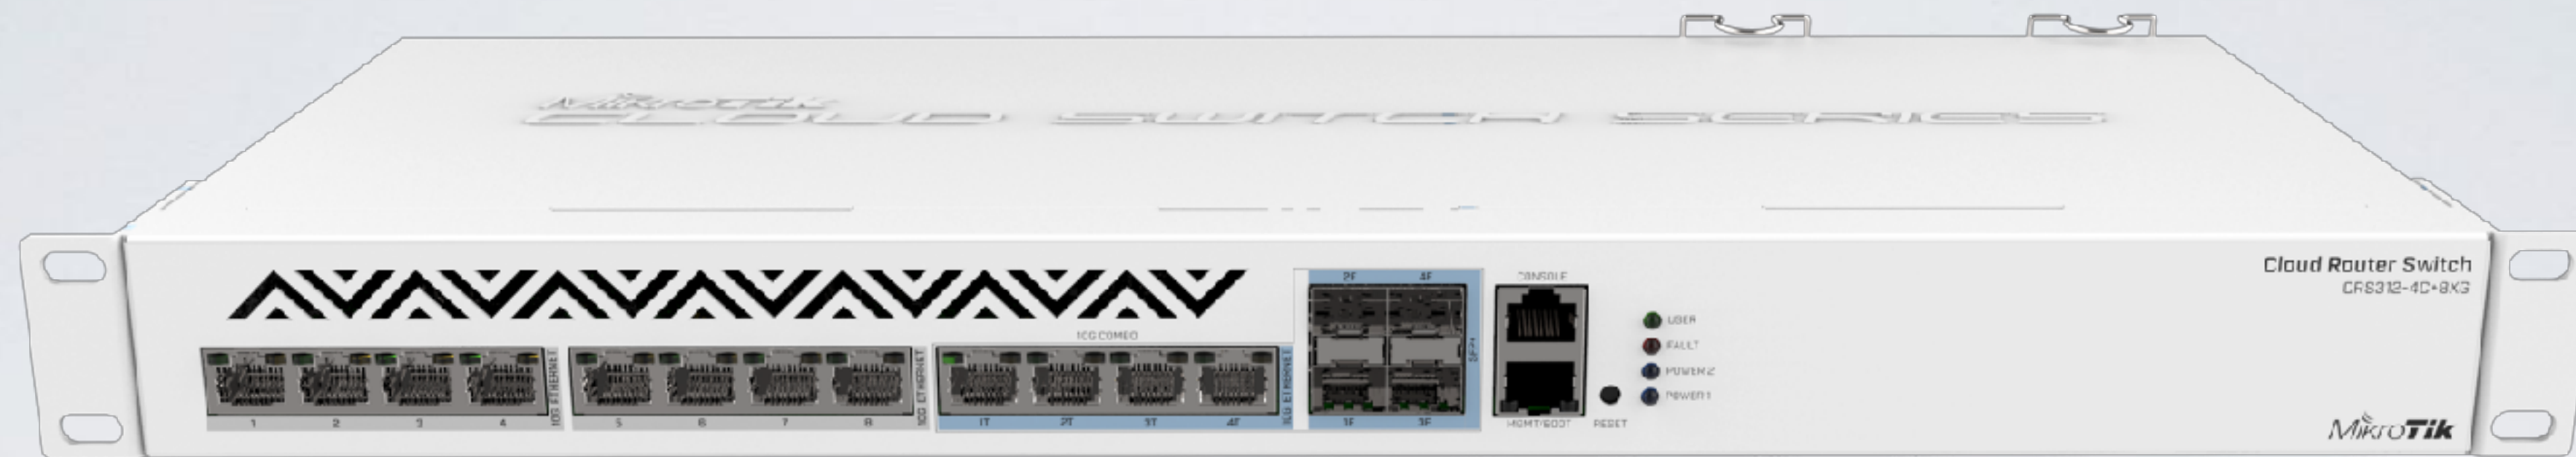

PWR-Line AP

NOW

- Small AP that directly plugs into socket
- Makes 100 Mbps links with others like it
- Build WiFi network without special cabling
- Automatically pairs with new devices

PWR-Line AP

Some of our upcoming products

CRS309-1G-8S+PC

- 8x SFP+ ports
- 1x Gigabit Ethernet
- Dual boot: RouterOS / SwOS
- Silent case

CRS326-24S+2Q+RM

- 24x SFP+ for 10 Gbit connections
- 2x QSFP+ ports for 40 Gbit connections
- RJ45 console and ETH management ports
- USB port, Dual PSU

CRS312-4C+8XG

- 8x 10G Ethernet ports
- 4x 10G Ethernet / 10G SFP+ combo ports
- Console and management ports
- Dual PSU

CRS354-48G-4S+2Q+

- 48x Gigabit ports
- 4x SFP+ for 10 Gbit connections
- 2x QSFP+ ports for 40 Gbit connections