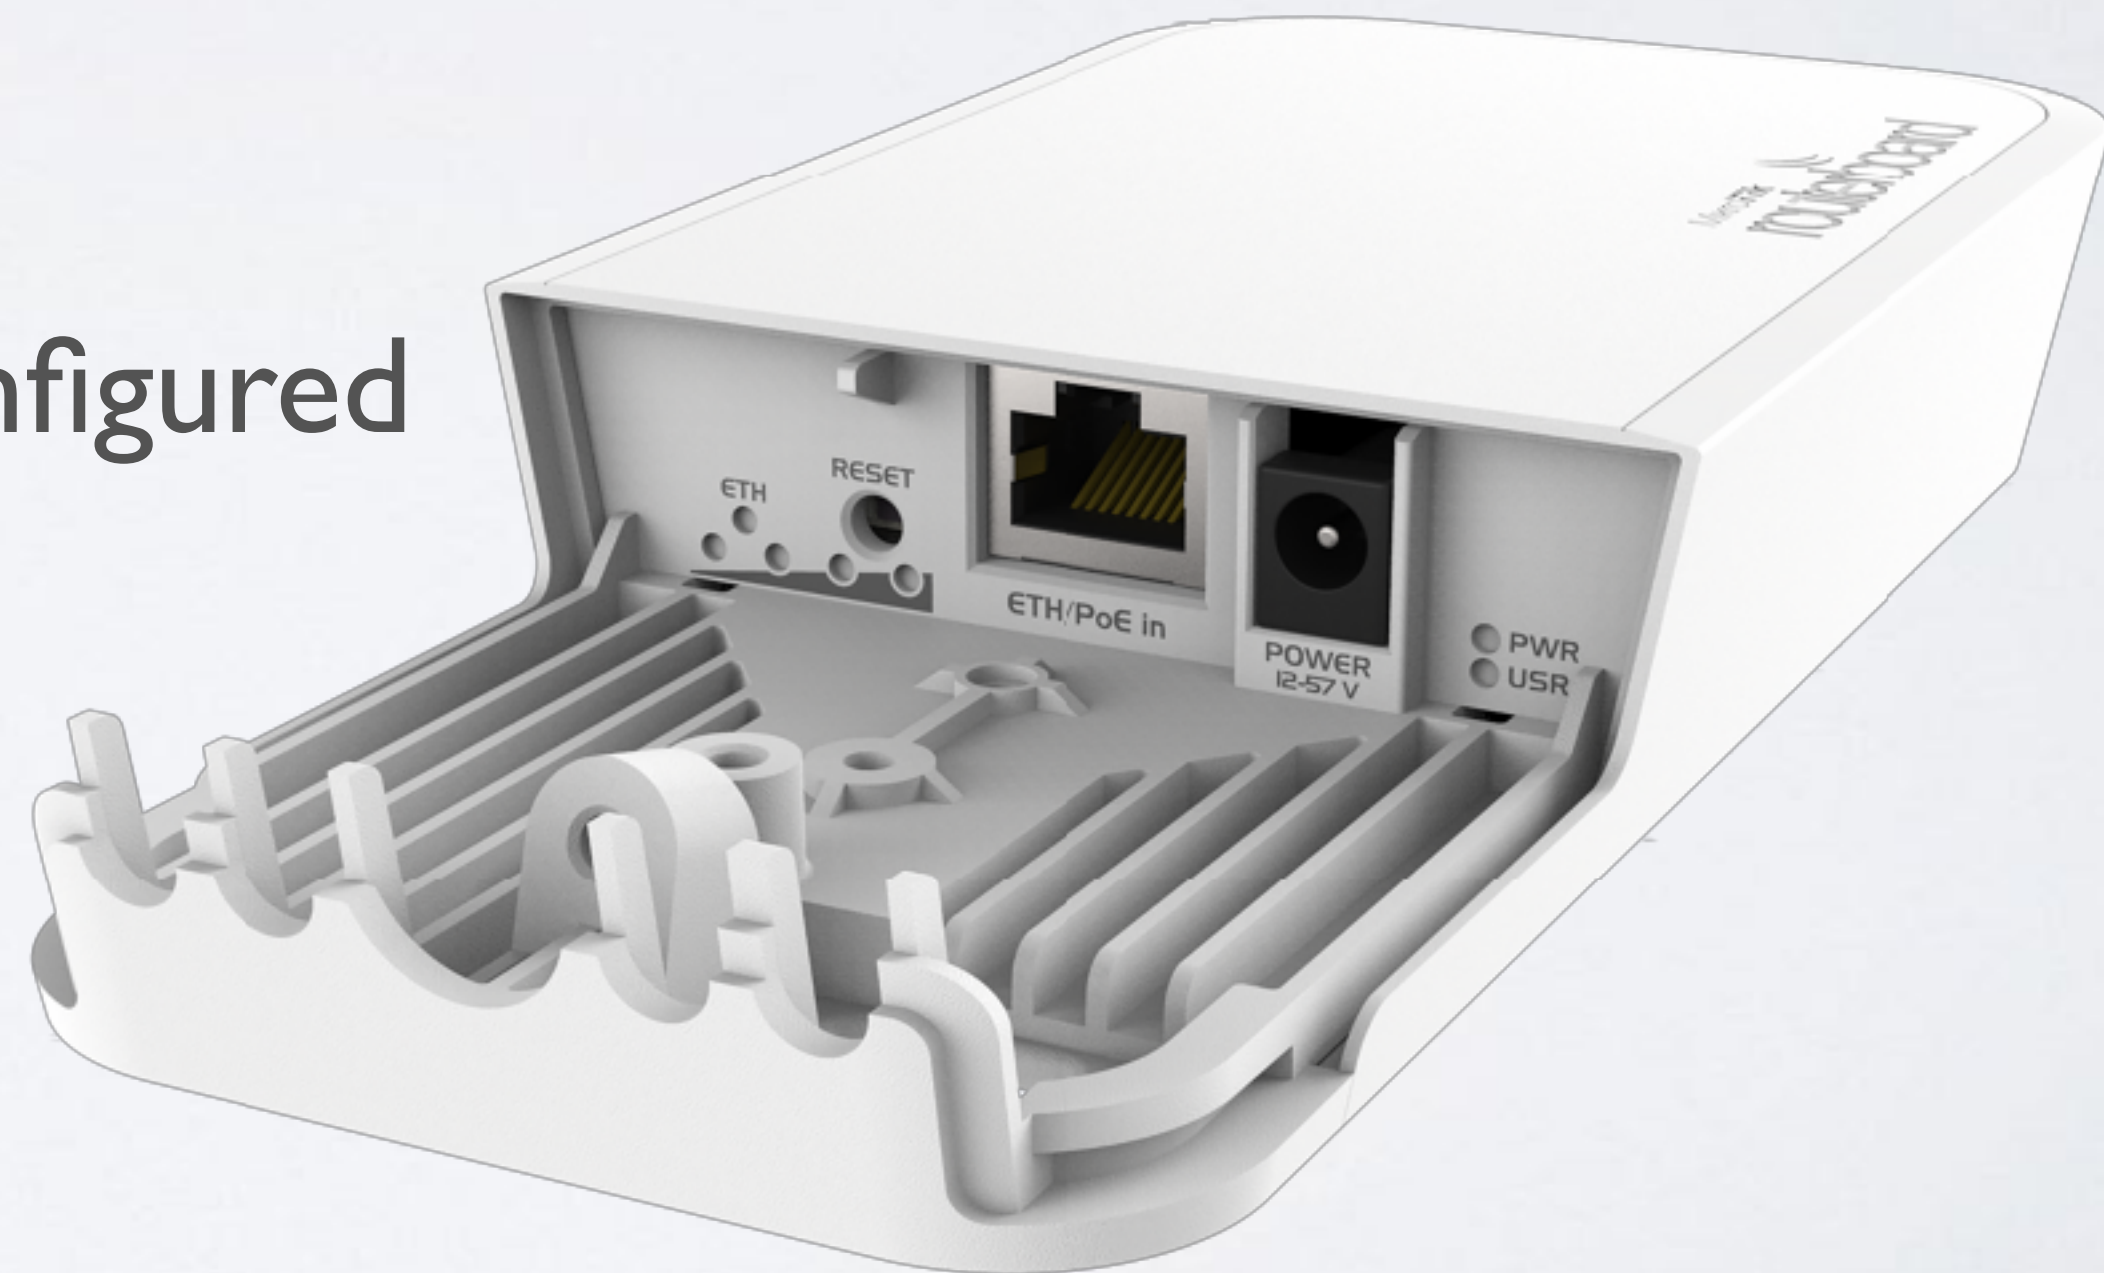

Paired
Secure Link
preconfigured

Powered by
AF/AI/Passive
PoE, DC jack

MikroTik

Wireless Wire

Wireless Wire

NOW

- 1 Gbps full duplex without wires
- For distance 200 meters +
- 60 GHz beam-forming
- Paired secure link preconfigured
- IPsec encryption
- \$198 kit

Wireless Wire Dish

Two LHG60G devices for long range | Gbit

LHG 60G

NOW

- 1 Gbit full duplex (wire speed)
- Works in 60 GHz spectrum
- Familiar LHG design
- Quad-core ARM CPU
- Low cost and low weight
- Targeted for 1.5 km and more!
- IPsec encryption
- Kit price \$298