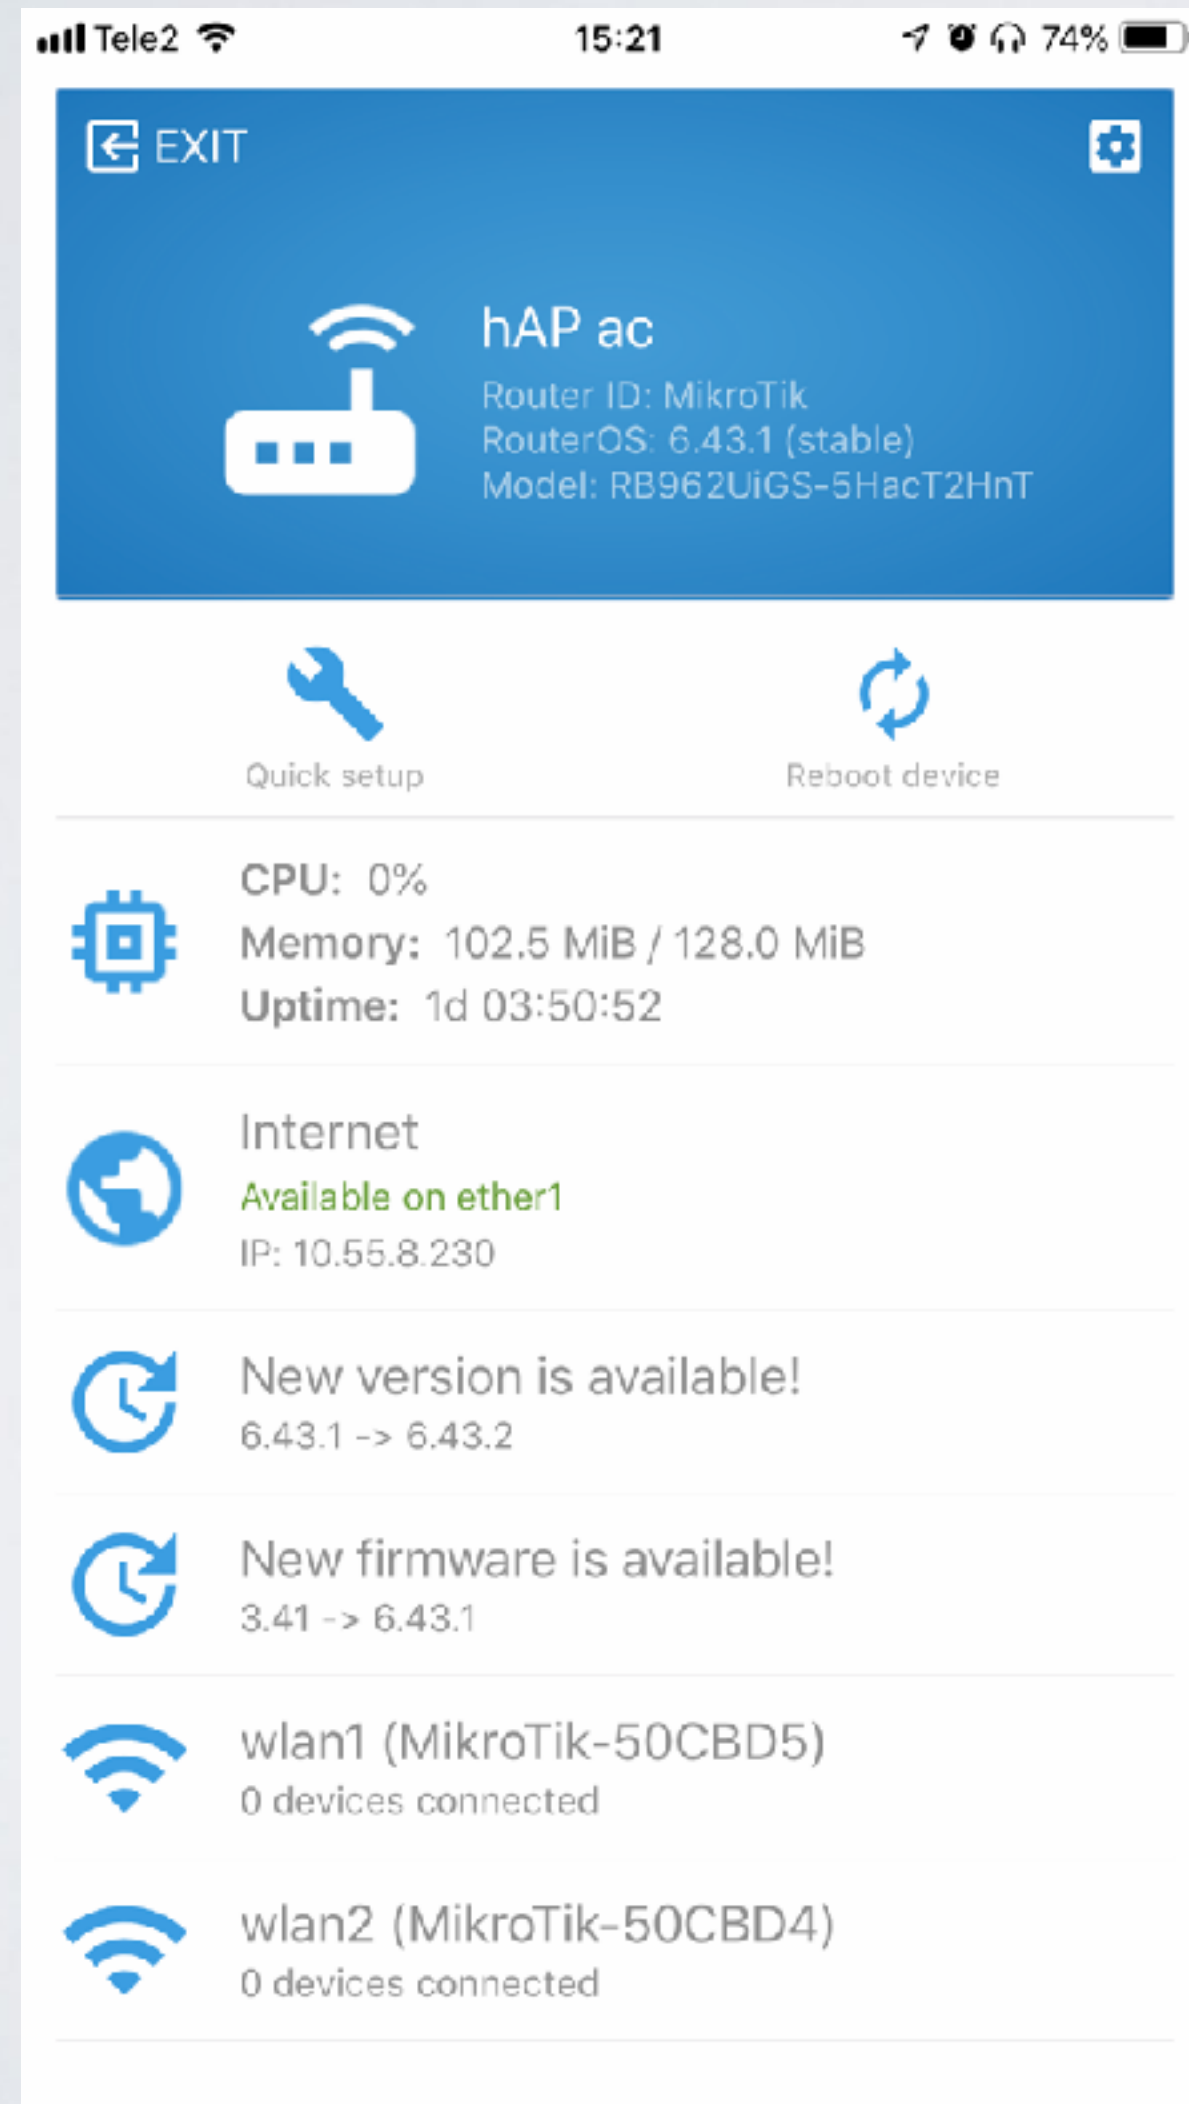

MikroTik App iOS / Android