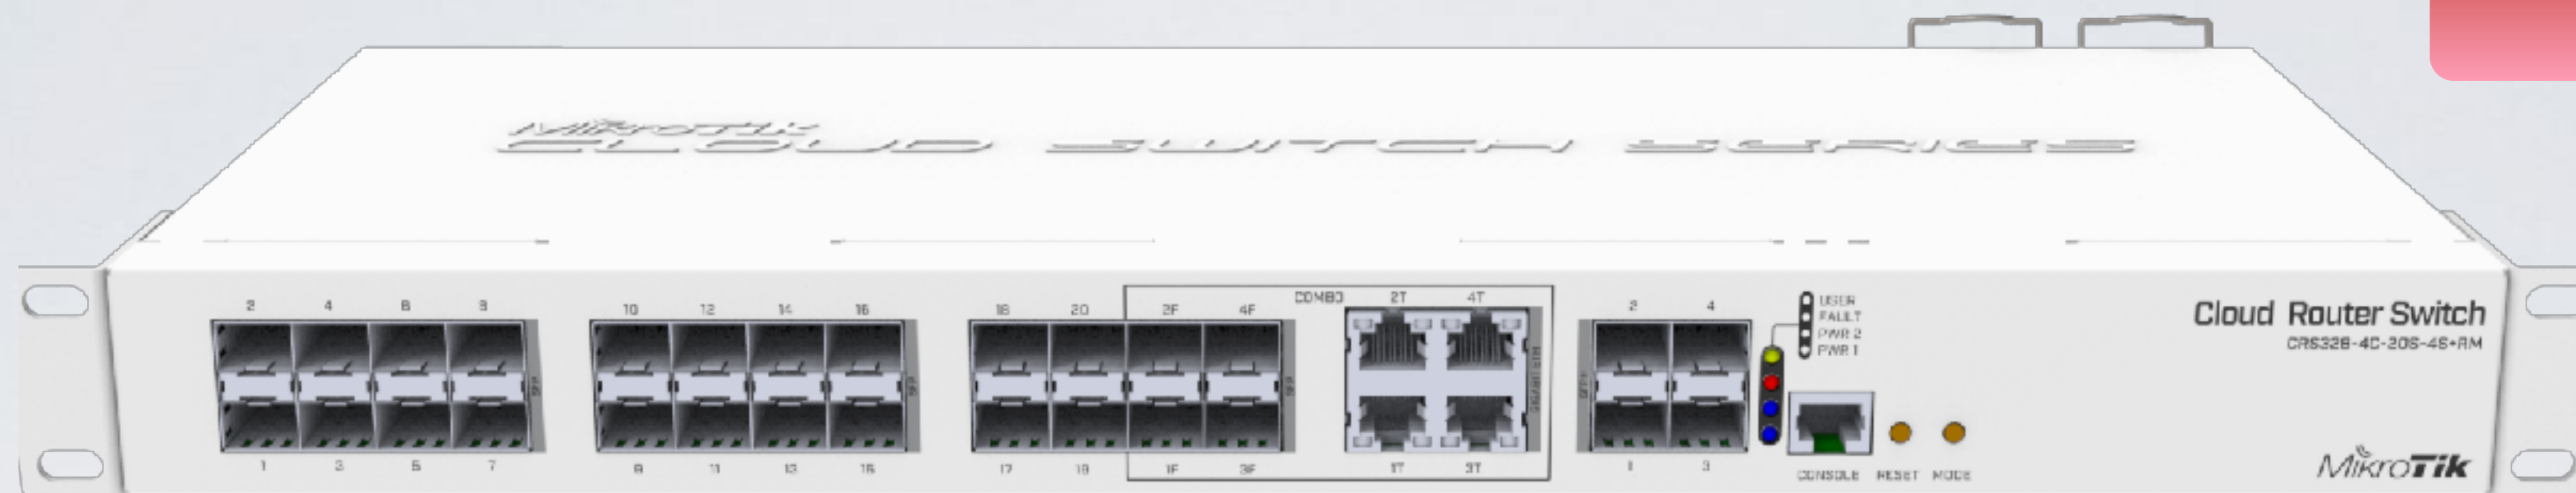

NOW

- 2 GHz CPE
- Mounts in regular satellite dish
- Ultra long range
- Price \$39

mANTBox2 12s

NOW

- 2 GHz sector antenna
- 12 dBi
- RouterBOARD built-in
- Price \$99

NOW

CRS328-4C-20S-4S+RM

- 20x SFP ports
- 4x ETH/SFP combo ports
- 4x SFP+ ports
- Dual PSU
- Kit price \$369

CRS305-1G-4S+IN

NOW

- 4x SFP+ ports
- 1x Gigabit Ethernet
- Metallic enclosure
- Dual DC jacks

CWDM

NOW

- Passive MUX/DEMUX unit
- Combine up to eight Fiber links into one
- Supports both SFP and SFP+
- Price \$359