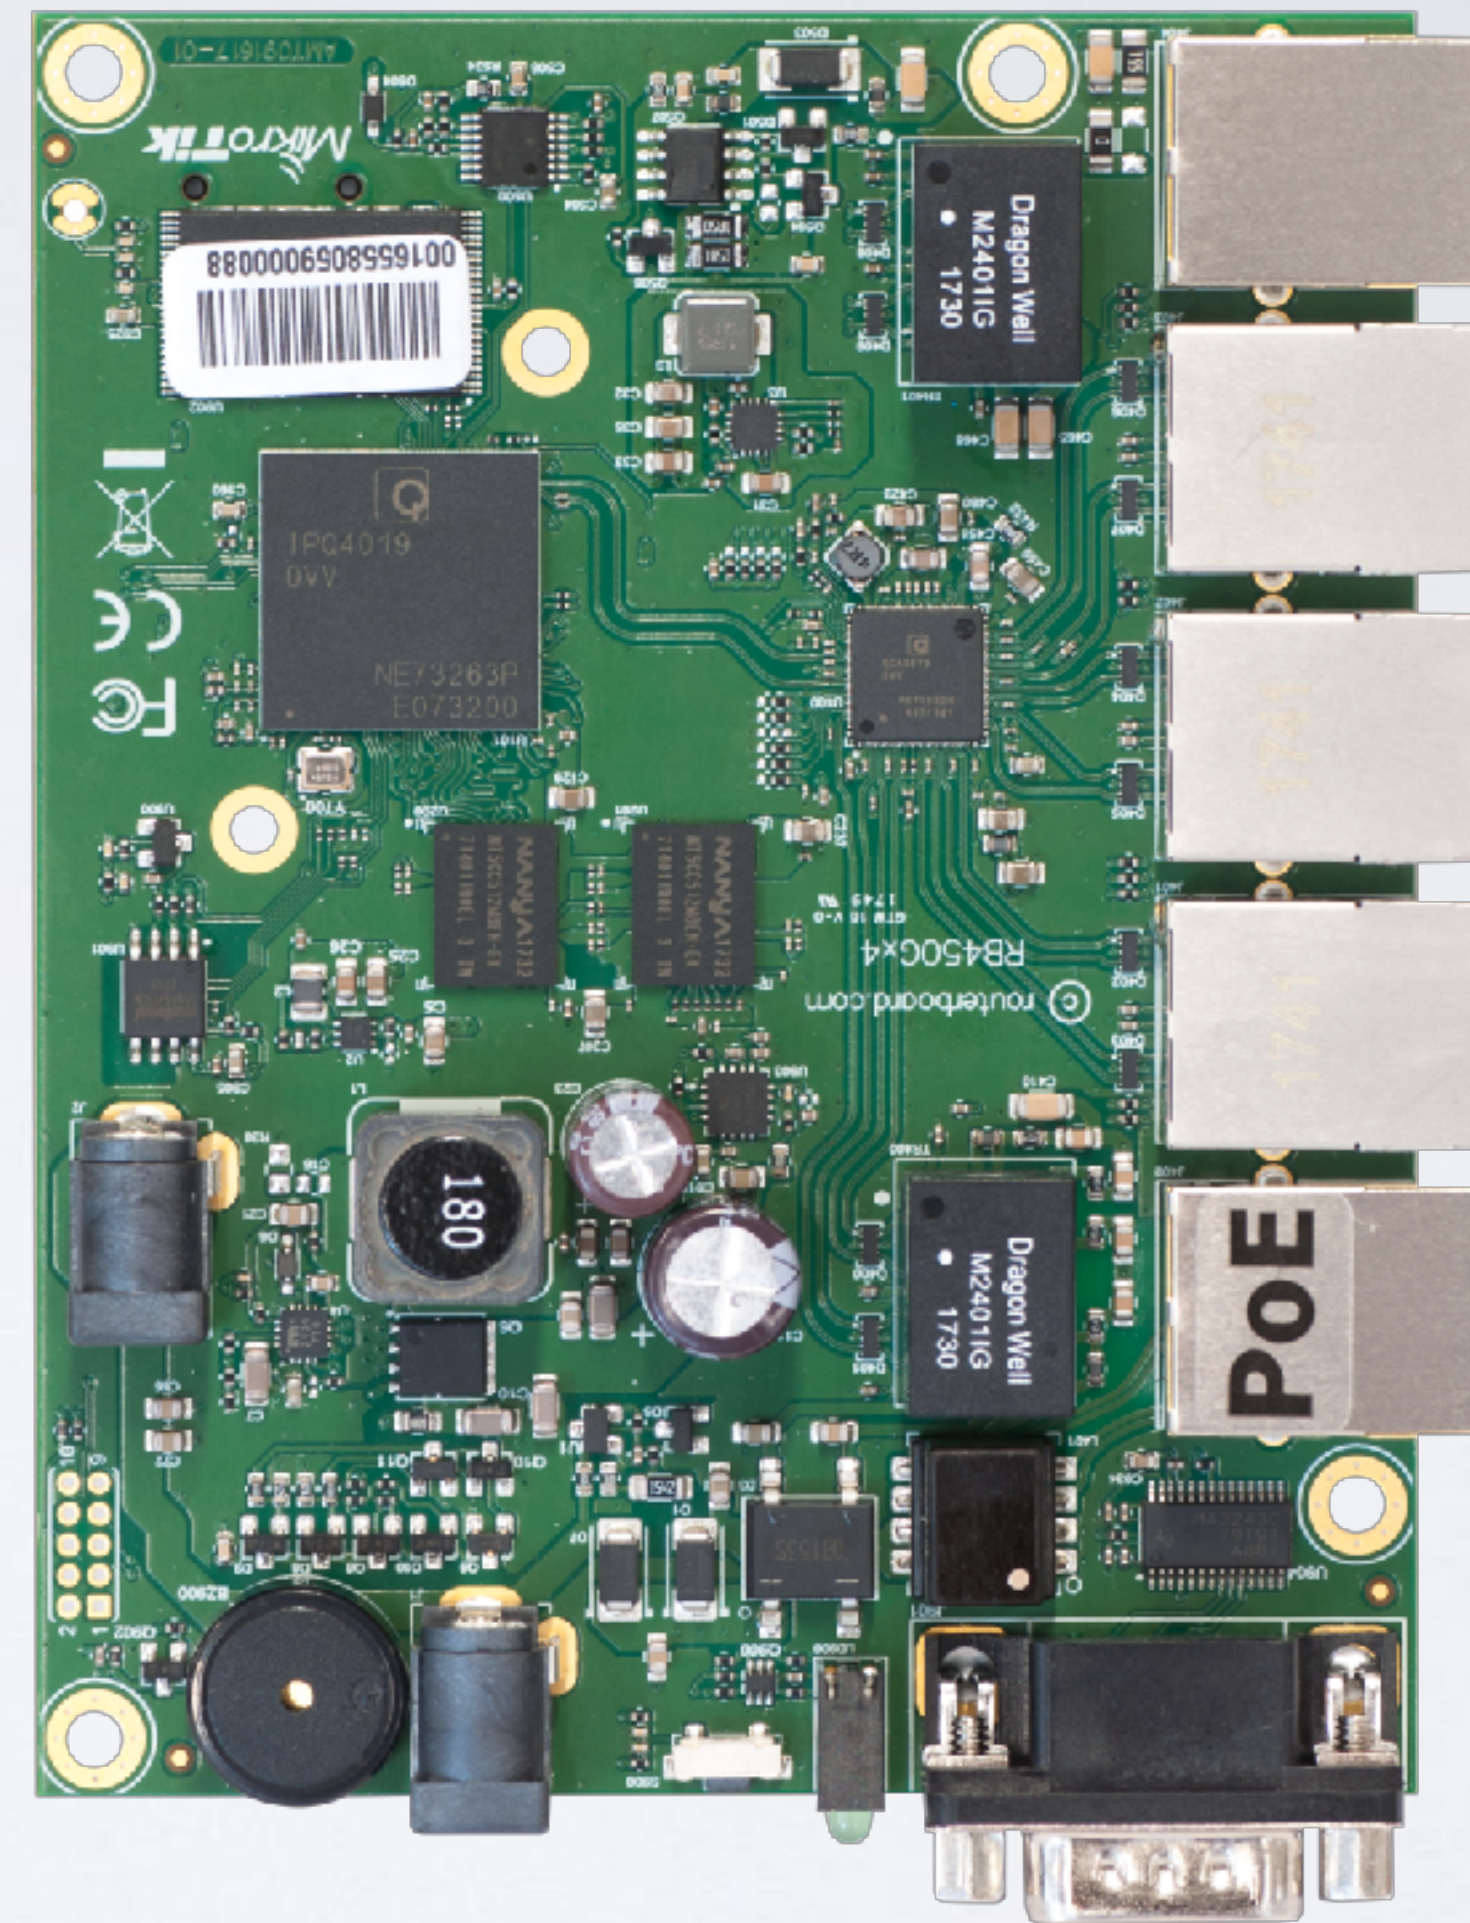

LHG LTE kit

NOW

- LTE built-in modem
- 17 dBi, 25 angle
- 4 category (150Mbps/50Mbps) LTE
- 3G - R7/R8
- For long distances

hAP ac²

NOW

- Gigabit ports
- Dual chain, dual band
- IPsec hardware encryption
- Same small size as "lite" model
- Kit price \$69

cAP ac

NOW

- Dual band, dual chain
- Gigabit port for 802.11ac speeds
- Two Ethernet ports
- PoE out
- Two cases included
- IPsec encryption
- Kit price \$69

450Gx4

NOW

- Quad core 716 MHz
- 1 GB of RAM
- IPsec encryption
- PoE out on ether5
- microSD
- 10V - 57V input by two power jacks
- Price \$99

hEX S

NOW

- Dual-core 880 MHz
- 256 MB of RAM
- Full size USB
- 1.25 Gbps SFP
- 10V - 57V input and PoE
- IPsec encryption
- Price \$69

SXTsq Lite 2

- 2 GHz CPE
- Slim design
- Low price
- Price \$39

LDF 2