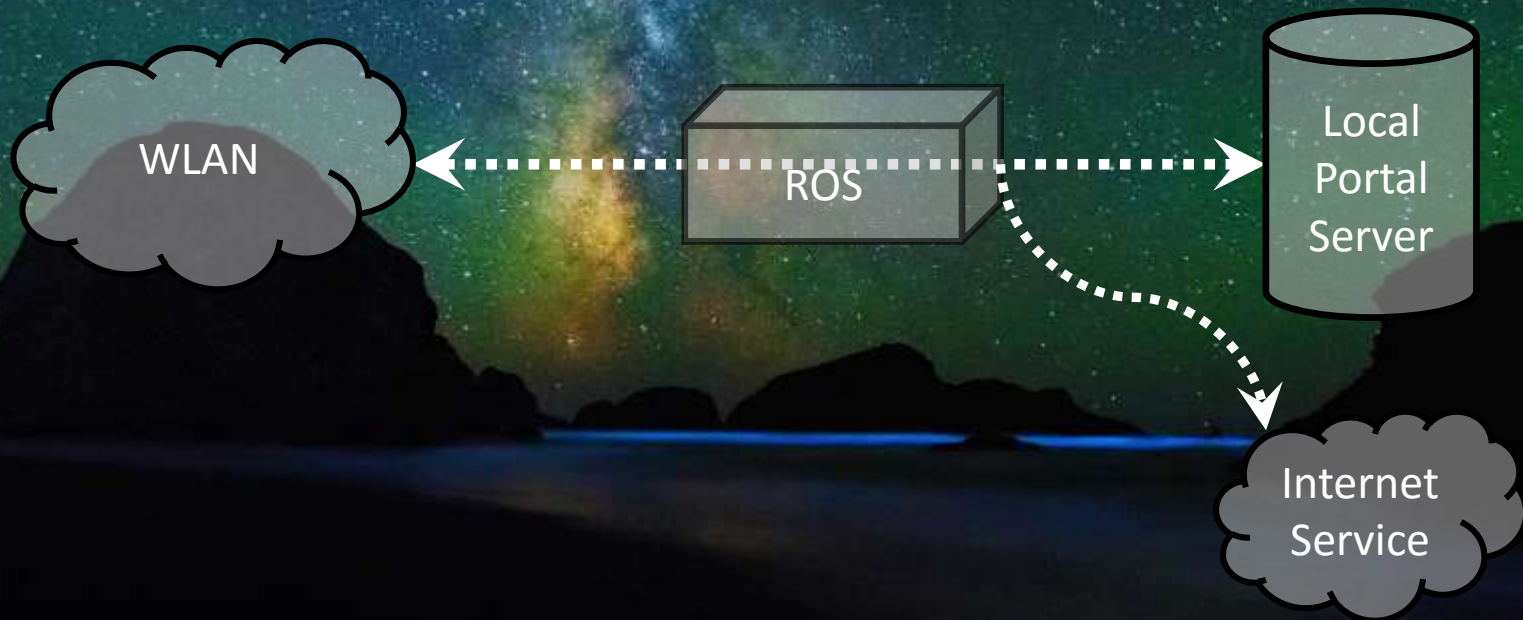

Private/Local Portal